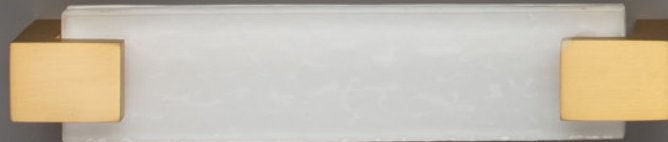

AFFINITY COLLECTION

All hardware available
in following finishes:

SB: Satin Brass
PC: Polished Chrome
SN: Satin Nickel
PN: Polished Nickel

P-1201-6