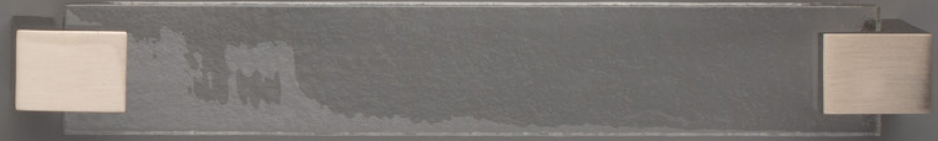

AFFINITY COLLECTION

All hardware available
in following finishes:

SB: Satin Brass
PC: Polished Chrome
SN: Satin Nickel
PN: Polished Nickel

K-1200

K-1201

K-1202

K-1203

P-1200-6