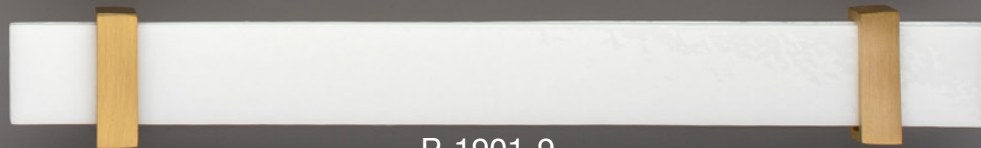

ADJUSTABLE COLLECTION

All hardware available
in following finishes:

- SB: Satin Brass
- PC: Polished Chrome
- SN: Satin Nickel
- PN: Polished Nickel

K-1900

K-1902

P-1900-5.5

P-1902-5.5

K-1901

K-1903

P-1901-5.5

P-1903-5.5

P-1900-7

P-1900-9

P-1901-7

P-1901-9

P-1902-7