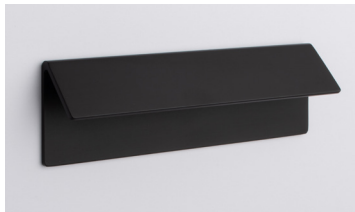

SIETTO™ Fold

Handcrafted Cabinet Hardware

Protect the most vulnerable area of your cabinets, and look good while doing it!

Matte Black

K-2006-MB

4": P-2006-4-MB

6": P-2006-6-MB

8": P-2006-8-MB