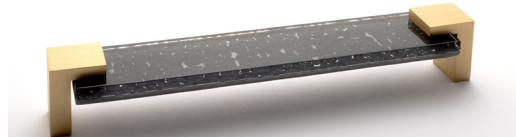

P-1202-8-SB