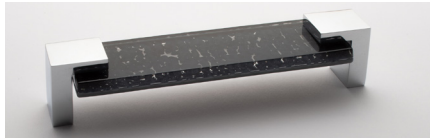

SIETTO™ Affinity

Handcrafted Cabinet Hardware

Bold and beautiful! These strong pieces are the perfect complement to modern slab doors. Knobs can be mounted with the glass down or to the side.

Slate Gray

K-1202-PC