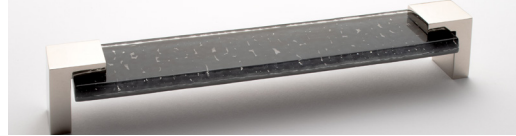

P-1202-8-PN