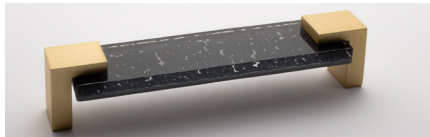

P-1202-6-SB