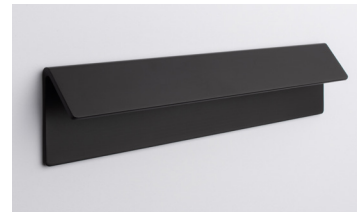

SIETTO™ Fold

Handcrafted Cabinet Hardware

Protect the most vulnerable area of your cabinets, and look good while doing it!

Matte Black

K-2006-MB

4": P-2006-4-MB

6": P-2006-6-MB

8": P-2006-8-MB