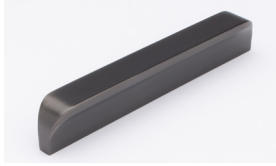

All products may possess slight variations in color and size.

Gunmetal

K-2005-G

4": P-2005-4-G

6": P-2005-6-G

8": P-2005-8-G

12": P-2005-12-G

Matte Black