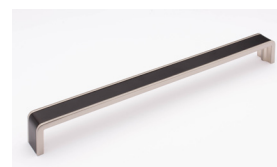

All products may possess slight variations in color and size.

SIETTO™ Fusion

Handcrafted Cabinet Hardware

Mix metal finishes to create handsome combinations.

Matte Black and Polished Chrome

1-3/8": K-2000-MB-PC

8": P-2000-8-MB-SB

12": P-2000-12-MB-SB

Matte Black and Satin Nickel

1-3/8": K-2000-MB-SN

4": P-2000-4-MB-SN

6": P-2000-6-MB-SN

8": P-2000-8-MB-SN

12": P-2000-12-MB-SN