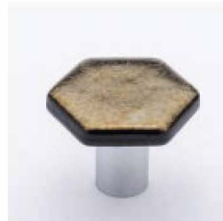

White Honeycomb

Light Aqua Honeycomb

Black Honeycomb

All round knobs 1¼" diameter, 1" projection • **All square knobs** 1¼" square, 1" projection • **All long knobs** 2" x 1", 1" projection • **All pulls** 5" x 1", 1¼" projection
 Sietto offers three options for back bases: polished chrome, satin nickel and oil rubbed bronze.
 All products are handcrafted and may possess slight variations in color and size.

SIETTO™ Hexagon

Handcrafted Cabinet Hardware

*The classic hexagon has never been more popular.
A timeless choice.*

White

K-1700-SB

Irid White

K-1701-SB

Irid Gold Black

K-1702-SB

Irid Silver Black

K-1703-SB

K-1700-PC

K-1701-PC

K-1702-PC

K-1703-PC

All knobs: 1-1/4" diameter, 1-1/8" projection.

Sietto offers two options for back bases: satin brass (SB) and polished chrome (PC).

All products are handcrafted and may possess slight variations in color and size.

Sietto, Inc. 1100 W. Cermak Road, Suite C-550 Chicago, IL 60608 Phone: 312-513-6968 Fax: 312-226-9710 Email: info@sietto.com