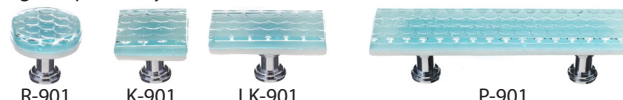

White Honeycomb

Light Aqua Honeycomb

Black Honeycomb

All round knobs 1¼" diameter, 1" projection • **All square knobs** 1¼" square, 1" projection • **All long knobs** 2" x 1", 1" projection • **All pulls** 5" x 1", 1¼" projection
 Sietto offers three options for back bases: polished chrome, satin nickel and oil rubbed bronze.
 All products are handcrafted and may possess slight variations in color and size.