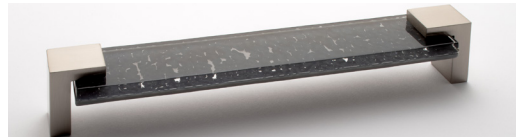

P-1202-8-SN