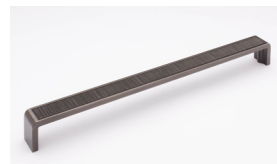

12": P-2001-12-G

All 1 1/8" pulls: 1 3/8" x 1", 1 1/4" projection, 1 3/8" CTC • **All 4" pulls:** 4 3/8" x 1", 1 1/4" projection, 4" CTC • **All 6" pulls:** 6 3/8" x 1", 1 1/4" projection, 6" CTC • **All 8" pulls:** 8 3/8" x 1", 1 1/4" projection, 8" CTC • **All 12" pulls:** 12 3/8" x 1", 1 1/4" projection, 12" CTC
All products may possess slight variations in color and size.