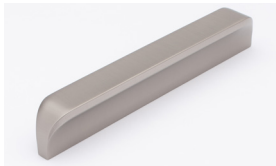

12": P-2005-12-CBZ

Satin Nickel

K-2005-SN

4": P-2005-4-SN

6": P-2005-6-SN

8": P-2005-8-SN

12": P-2005-12-SN

All knobs: 1²³/₃₂" x 3/₄" 1" projection • **All 4" pulls:** 4¹/₂" x 3/₄" 1" projection, 4" CTC • **All 6" pulls:** 6¹/₂" x 3/₄" 1" projection, 6" CTC • **All 8" pulls:** 8¹/₂" x 3/₄" 1" projection, 8" CTC • **All 12" pulls:** 12¹/₂" x 3/₄" 1" projection, 12" CTC