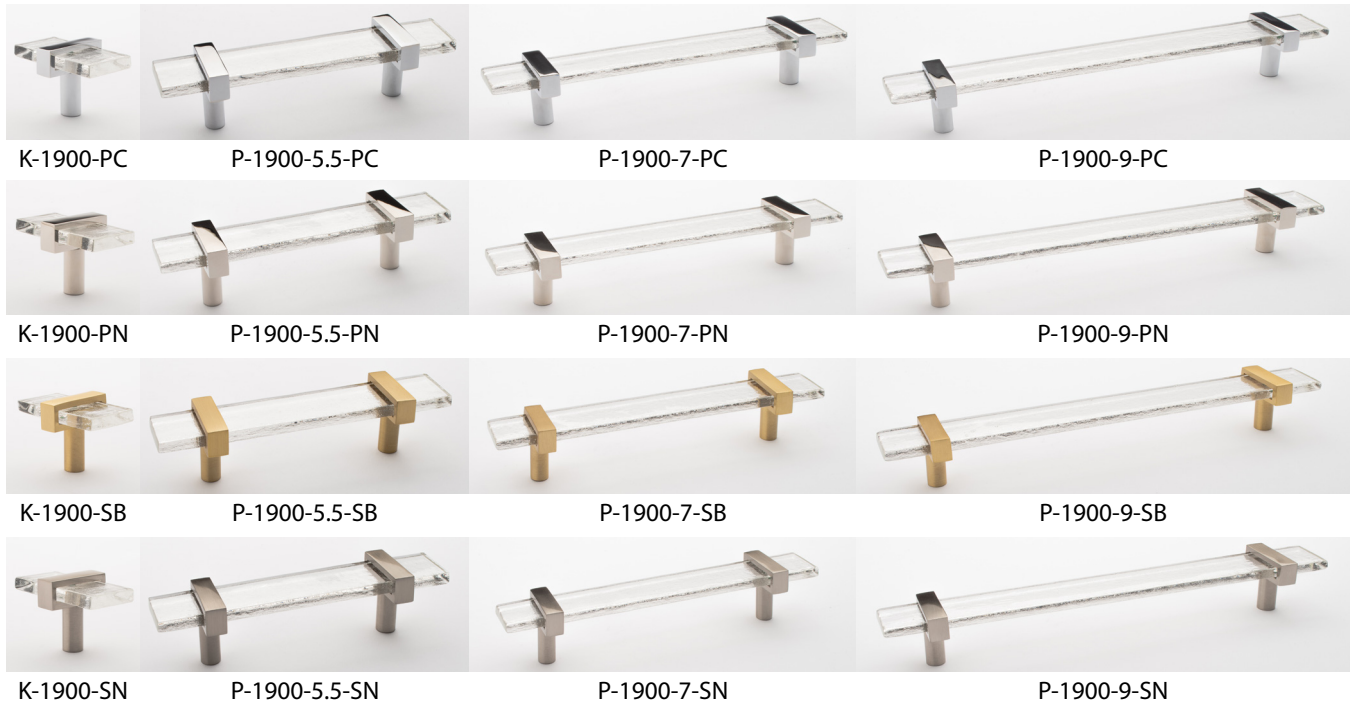

SIETTO™ Adjustable

Handcrafted Cabinet Hardware

Whether replacing hardware on existing cabinets or installing new cabinets, the adjustability of these bases, paired with glass length options, provide the flexibility you want.

Clear