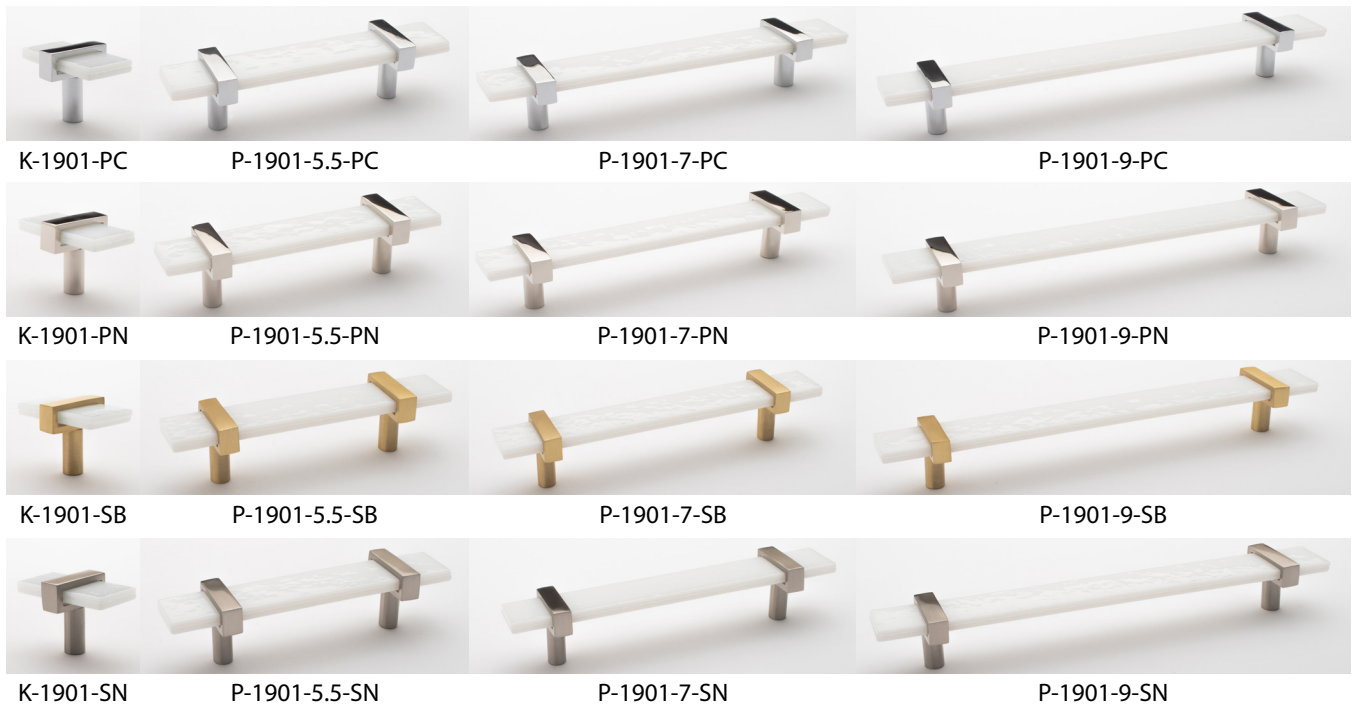

Sietto offers four options for back bases: satin brass (SB), satin nickel (SN), polished nickel (PN), and polished chrome (PC).

All products are handcrafted and may possess slight variations in color and size.

SIETTO™ Adjustable

Handcrafted Cabinet Hardware

Whether replacing hardware on existing cabinets or installing new cabinets, the adjustability of these bases, paired with glass length options, provide the flexibility you want.

Clear

White

All knobs: 2" x 1" (2" x 1¼" with metal bases), projection 1½" • **All 5½" pulls:** 5½" x 1" (5½" x 1¼" with metal bases), projection 1½"

All 7" pulls: 7" x 1" (7" x 1¼" with metal bases), projection 1½" • **All 9" pulls:** 9" x 1" (9" x 1¼" with metal bases), projection 1½"