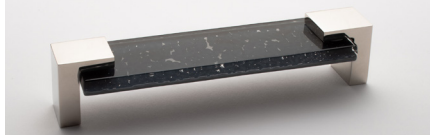

P-1202-6-PN