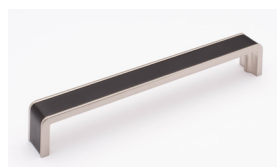

All products may possess slight variations in color and size.

SIETTO™ Fusion

Handcrafted Cabinet Hardware

Mix metal finishes to create handsome combinations.

Matte Black and Polished Chrome

1-3/8": K-2000-MB-PC

8": P-2000-8-MB-SB

12": P-2000-12-MB-SB

Matte Black and Satin Nickel

1-3/8": K-2000-MB-SN

4": P-2000-4-MB-SN

6": P-2000-6-MB-SN

8": P-2000-8-MB-SN

12": P-2000-12-MB-SN