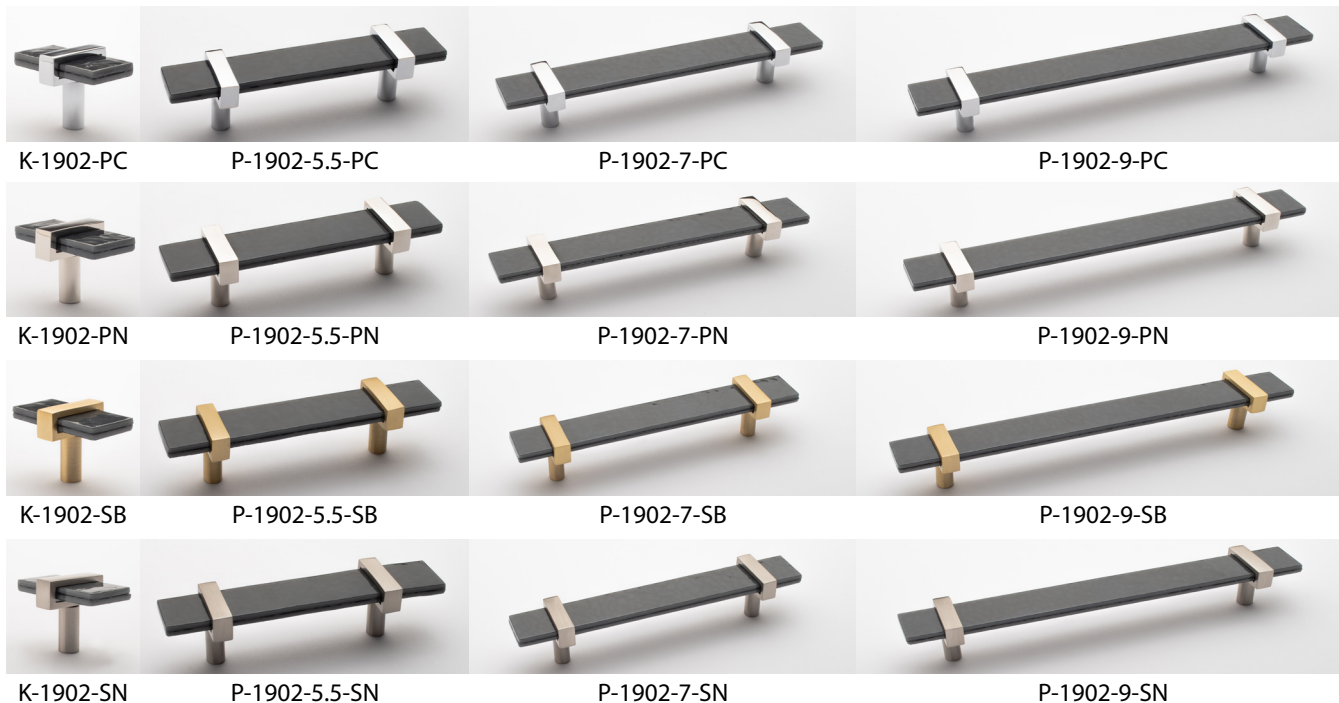

SIETTO™ Adjustable

Handcrafted Cabinet Hardware

Whether replacing hardware on existing cabinets or installing new cabinets, the adjustability of these bases, paired with glass length options, provide the flexibility you want.

Slate Gray