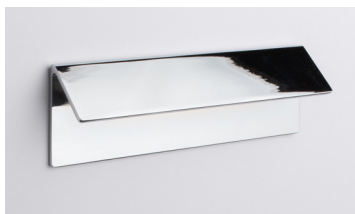

6": P-2006-6-PC