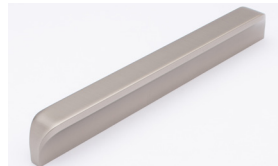

12": P-2005-12-CBZ

Satin Nickel

K-2005-SN

4": P-2005-4-SN

6": P-2005-6-SN

8": P-2005-8-SN

12": P-2005-12-SN

All knobs: 1²³/₃₂" x 3/₄" 1" projection • **All 4" pulls:** 4¹/₂" x 3/₄" 1" projection, 4" CTC • **All 6" pulls:** 6¹/₂" x 3/₄" 1" projection, 6" CTC • **All 8" pulls:** 8¹/₂" x 3/₄" 1" projection, 8" CTC • **All 12" pulls:** 12¹/₂" x 3/₄" 1" projection, 12" CTC