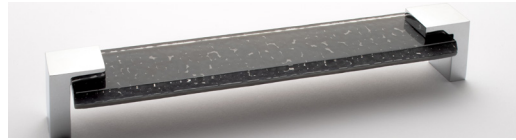

P-1202-8-PC