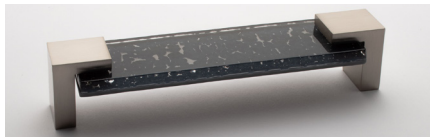

P-1202-6-SN