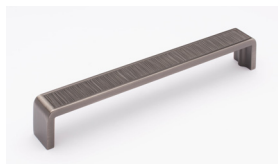

8": P-2001-8-G